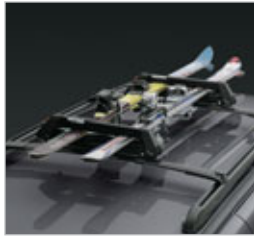

ROOF RACK SKI ATTACHMENT